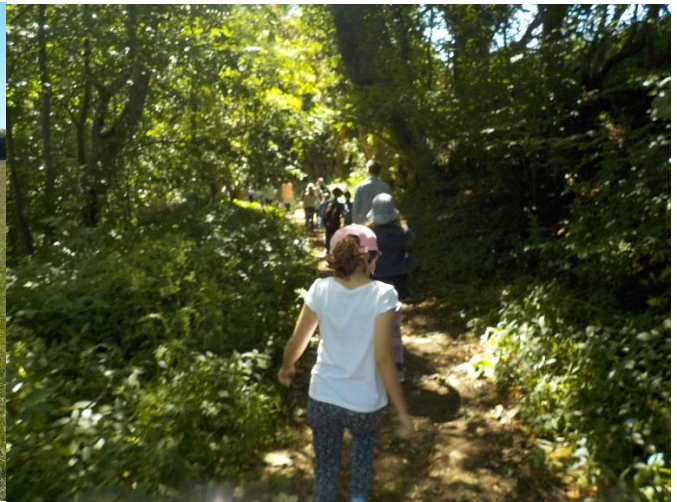

Monday 25 June Whole school sponsored walk

We left school suitably dressed for a walk on a hot day. With parents and grandparents, we walked down past the playing field, then cut across the field and walked down the hill through the woods.

A water stop and then later lunch in the shade.

Flossing for musical statues a game of rounders and then the last part of the walk back to school.